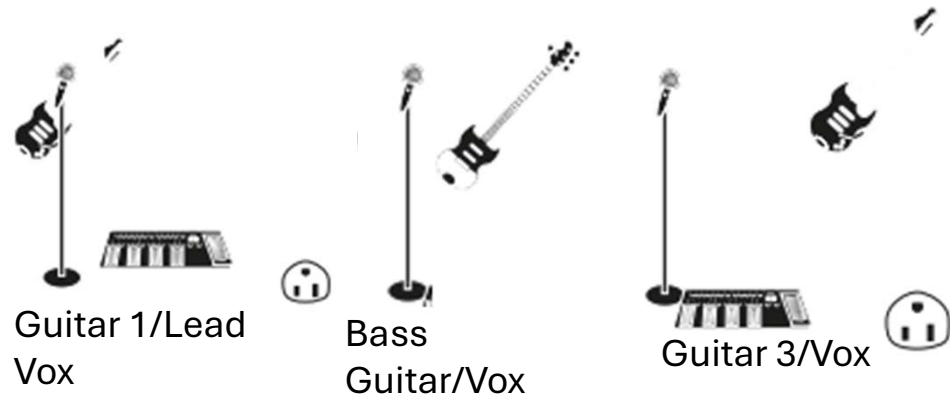

Back & Forth - The Foo Fighters Tribute Stage Plot

STAGE
RIGHT

STAGE
LEFT

Front of Stage

Contacts:

Brian "Donny" Bagatto - (330) 285-5857

Kevin Kirtz - (330) 232-0924

backandforthfoottribute@gmail.com

Back & Forth - The Foo Fighters Tribute - Input List

| CHANNEL | INSTRUMENT | 48V | EFFECTS | NOTES |
|---------|--------------|-----|----------|---|
| 1 | WET VOX | | NONE | VOX HAVE VARYING EFFETS WITH EQUAL GAIN |
| 2 | DRY VOX | | NONE | |
| 3 | DRUM VOX | | REQUIRED | |
| 4 | GUITAR 3 VOX | | REQUIRED | STAGE RIGHT |
| 5 | BASS VOX | | REQUIRED | STAGE LEFT |
| 6 | CTR GUITAR 1 | | NONE | BOTH ACOUSTIC AND ELECTRIC (LEAD VOX GTR) |
| 7 | GUITAR 2 | | NONE | STAGE LEFT |
| 8 | GUITAR 3 | | NONE | STAGE RIGHT |
| 9 | BASS GUITAR | | NONE | STAGE LEFT |
| 10 | KICK DRUM | | REQUIRED | |
| 11 | SNARE | | REQUIRED | |
| 12 | RACK TOM 1 | | REQUIRED | |
| 13 | FLOOR TOM | | REQUIRED | |
| 14 | HI HAT | | REQUIRED | |
| 15 | KEYS/EDRUMS | | NONE | TYPICALLY OPEN |
| 16 | AUX | | N/A | TYPICALLY OPEN |

Back & Forth - The Foo Fighters Tribute

Band Details/Technical Rider

- **FIVE PIECE BAND**

- LEAD VOCALS (*DONNY*) – CTR CUITAR 1
- GUITAR 3 (*VENO*) – BACKING VOCALS, LEAD VOCALS ON SOME SONGS
- GUITAR 2 (*BRANDON*)
- BASS GUITAR (*DAN*) – BACKING VOCALS, LEAD VOCALS ON SOME SONGS
- DRUMS (*KEVIN*) – BACKING VOCALS